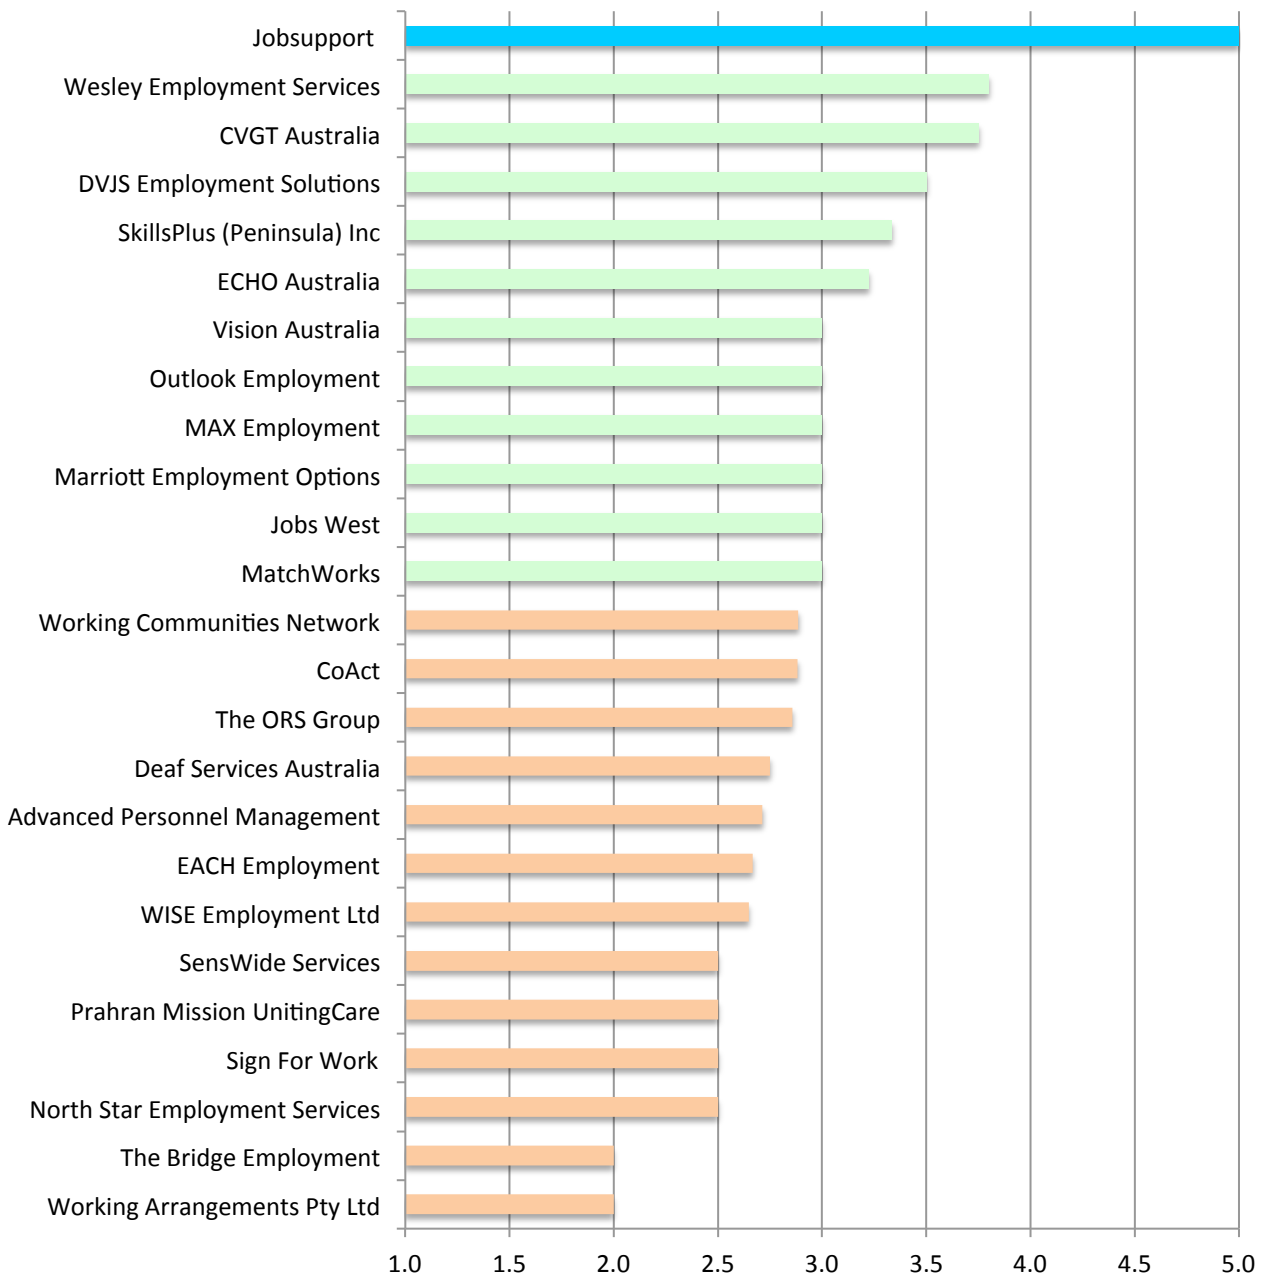

# JOBSUPPORT

*Achieving employment for people with an intellectual disability*

## STAR RATINGS UPDATE

**Average Star Rating for Melbourne DES-ESS services (December 2016)**

<b>KEY</b>	<span style="display:inline-block; width:15px; height:15px; background-color:blue; border:1px solid black;"></span> 5 average	☆☆☆☆☆	40% or more above average
	<span style="display:inline-block; width:15px; height:15px; background-color:green; border:1px solid black;"></span> 4+ average	☆☆☆☆	20% above to less than 40% or more above average
	<span style="display:inline-block; width:15px; height:15px; background-color:lightgreen; border:1px solid black;"></span> 3+ average	☆☆☆	20% below to less than 20% above average
	<span style="display:inline-block; width:15px; height:15px; background-color:orange; border:1px solid black;"></span> 2+ average	☆☆	Higher than 50% below to less than 20% below the average
	<span style="display:inline-block; width:15px; height:15px; background-color:purple; border:1px solid black;"></span> 1+ average	☆	50% or more below the average.

## MELBOURNE LABOUR MARKET REGION (LMR) STAR RATINGS- 31<sup>st</sup> DECEMBER 2016

The Department of Employment has publically released star-ratings for Employment Support Services for the period ending 31<sup>st</sup> December. The results can be found on the Department of Employment website using the following link: <http://employment.gov.au/disability-employment-services-star-ratings>